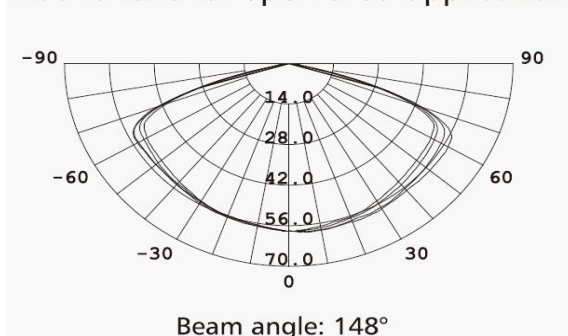

Evakuatsioonivalgusti EPE-EM2-DA-3H Pindpaigaldusega (isetestiv)

TEHNILISED PARAMEETRID

Model No	Optical Parameters						Structural Parameters			
	Specification of Battery	Light Source	Emergency Time	Test Mode	Power	Light Source Luminous Flux	Material	Product Size (mm)	IP Rating	Certification
EX-DP-EPE-EM2-DA (Open area)	LiFePO4 9.6V 1500mAh Lithium Battery	SMD LED	3 hour	Autotest	6W	450lm	Polycarbonate body and diffuser	Ø140x48	IP 20	CE
IP65 box for EPE-EM2							Polycarbonate body and diffuser	Ø175x78	IP 65	CE

Valgusvihu diameeter

Round lens for open area application

Lisainformatsiooni saamiseks palun pöörduda oma kliendihalduri poole.